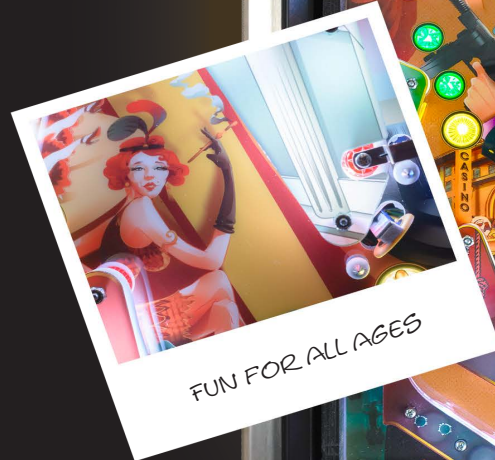

Made in the UK

www.teampinball.com

Available only in limited quantity! Appearance is subject to change

The MAFIA

RE-DISCOVER PINBALL

- First Raspberry Pi powered pinball machine
- Full RGB LED playfield lamp effects
- Limited quantity

HD LCD SCREEN

- Genuine reverse-printed backglass
- Highly detailed – full sized artwork
- Screen featuring an ever-changing newspaper

HAND-DRAWN ART

- High quality scratch resistant decal set
- Factory-fitted reverse-printed playfield protector