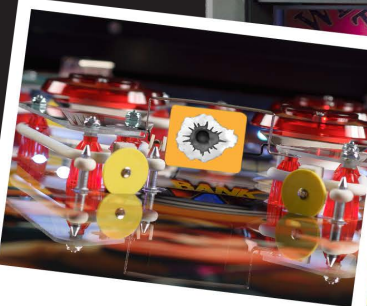

Made in the UK

www.teampinball.com

Available only in limited quantity! Appearance is subject to change

The MAFIA

RE-DISCOVER PINBALL

- First Raspberry Pi powered pinball machine
- Full RGB LED playfield lamp effects
- Limited quantity

HD LCD SCREEN

- Genuine reverse-printed backglass
- Highly detailed – full sized artwork
- Screen featuring an ever-changing newspaper

HAND-DRAWN ART

- High quality scratch resistant decal set
- Factory-fitted reverse-printed playfield protector